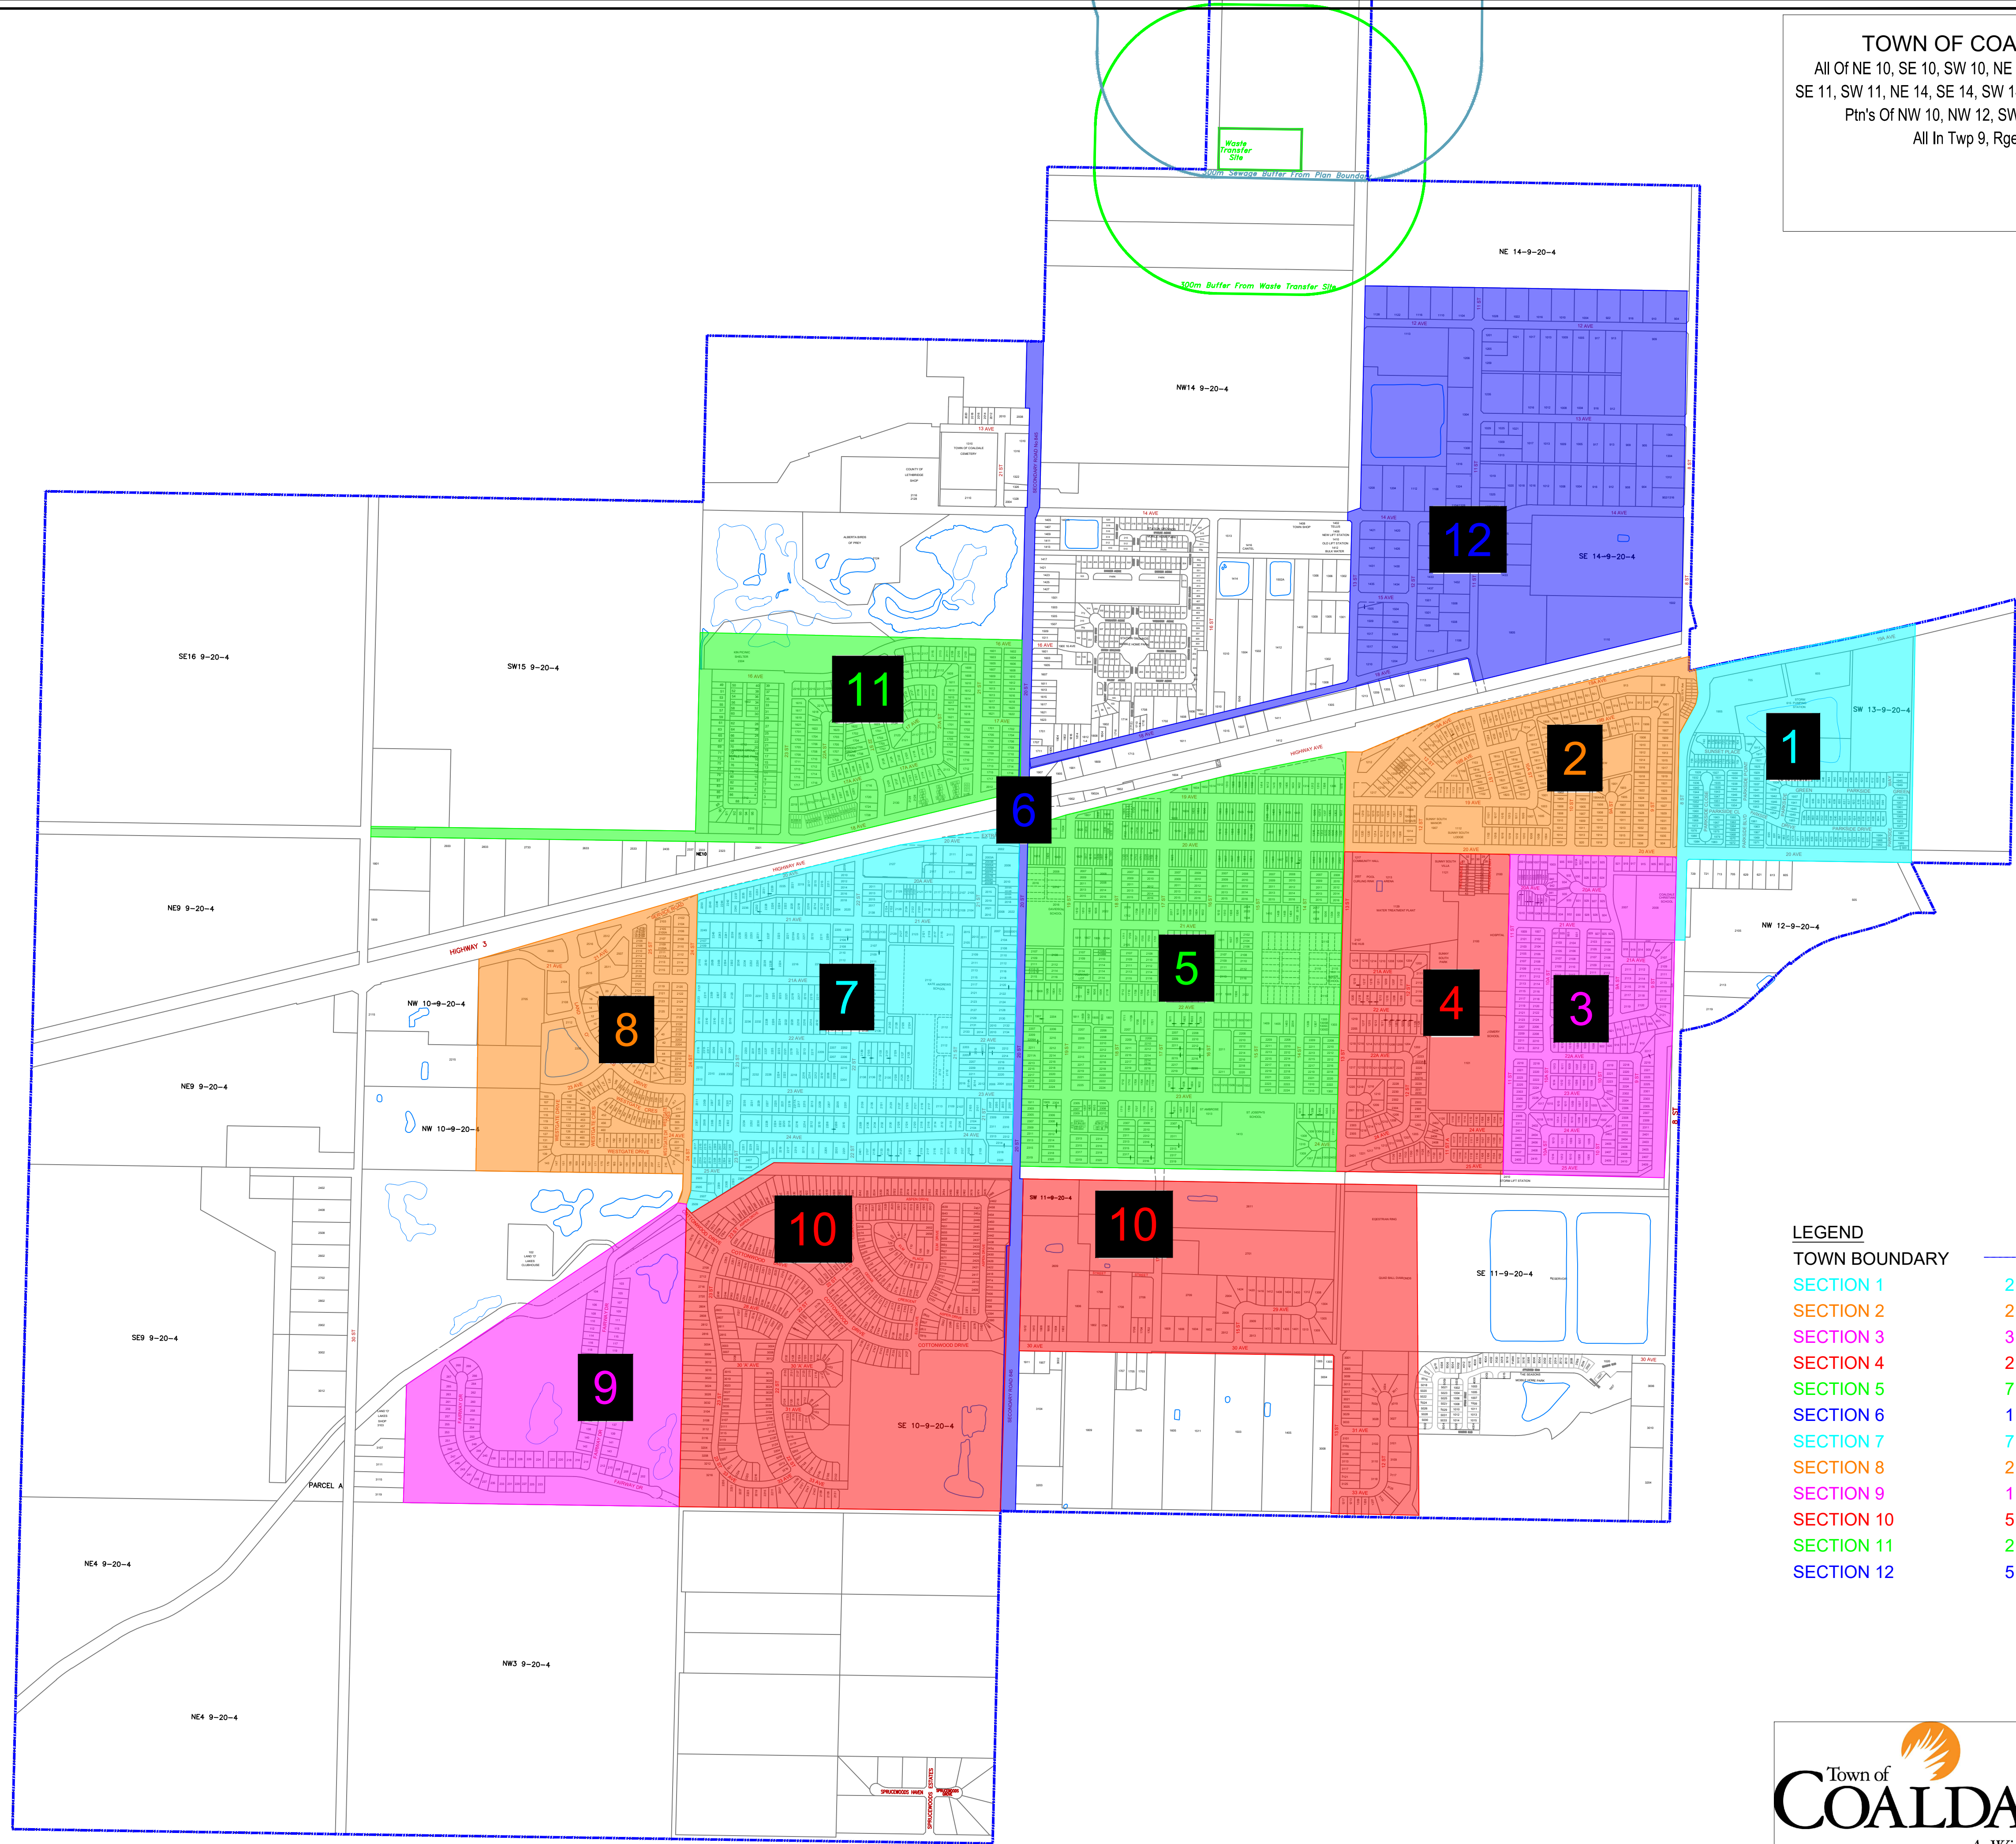

TOWN OF COALDALE
 All Of NE 10, SE 10, SW 10, NE 11, NW 11,
 SE 11, SW 11, NE 14, SE 14, SW 14, SE 15, &
 Ptn's Of NW 10, NW 12, SW 13, NE 15
 All In Twp 9, Rge 20, W 4 M

LEGEND

TOWN BOUNDARY

SECTION 1	2 DAYS
SECTION 2	2 DAYS
SECTION 3	3 DAYS
SECTION 4	2 DAYS
SECTION 5	7 DAYS
SECTION 6	1 DAY
SECTION 7	7 DAYS
SECTION 8	2 DAYS
SECTION 9	1 DAY
SECTION 10	5 DAYS
SECTION 11	2 DAYS
SECTION 12	5 DAYS